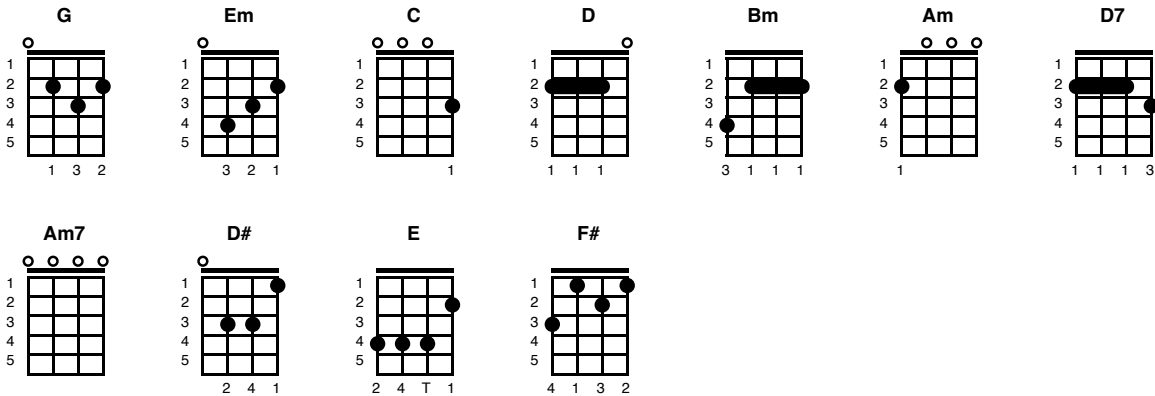

# Rockin' Around the Christmas Tree

Written By Johnny Marks -1958

Key of G  
132 BPM in 4/4

Sung By Brenda Lee

(Intro)

G Em C DCBm Am

//// // / / / / / / / /

G D7  
Rockin' around the Christmas tree, at the Christmas party hop.  
Am7 D7 Am7 D7 Am7 D7 G  
Mistletoe hung where you can see; every couple wants to stop.

G D7  
Rockin' around the Christmas tree; let the Christmas spirit ring.  
Am7 D7 Am7 D7 Am7 D7 G  
Later we'll have some pumpkin pie, and we'll do some caroling.

C Bm  
You will get a sentimental feeling, when you hear;  
Em G A7(stop) D7(stop)  
Voices singing, "let's be jolly; deck the halls with boughs of holly."

G D7  
Rockin' around the Christmas tree, have a happy holiday.  
Am7 D7 Am7 D7 Am7 D7 G  
Ev'ryone dancing merrily, in the new old-fashioned way.

(Instrumental solo)

G D7  
Rockin' around the Christmas tree; let the Christmas spirit ring.  
Am7 D7 Am7 D7 Am7 D7 G  
Later we'll have some pumpkin pie, and we'll do some caroling.